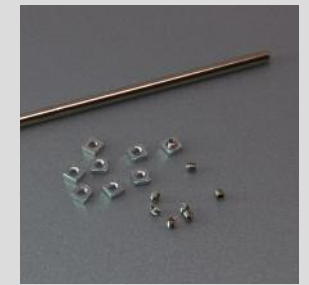

BRACKETS

PROFILE COUPLING SET

END-CAPS

CLIPS

CAPS

Anodized Black
PRO231

Lacquered White Epoxy
PRO241

Extruded aluminum profile
designed for
FORCELIGHT and
SMARTLIGHT

2,5 m x 20 mm x 13,5 mm
Internal Width : 13 mm

Anodized Natural
PRO221